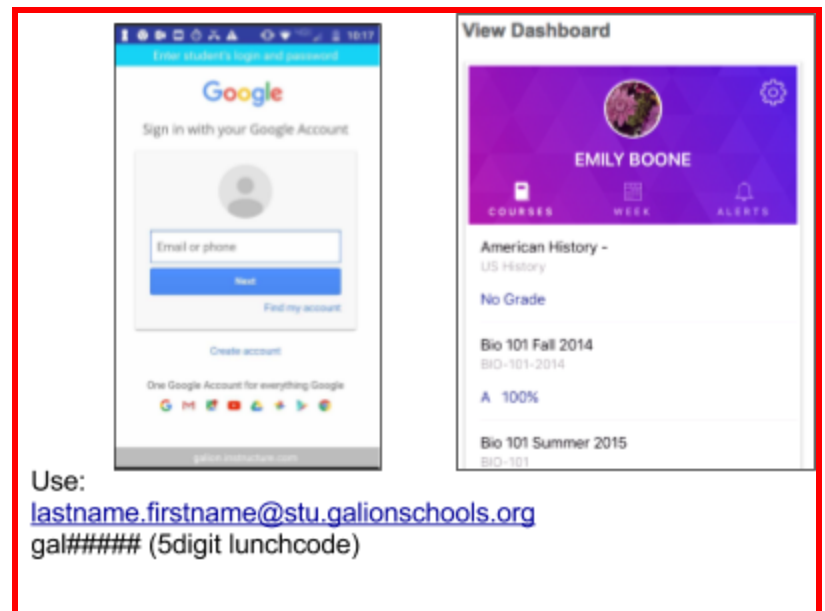

Canvas Parent Mobile App

How do I add another student to my account?

1 Open Settings

2

Tap the Add Student icon.

3

Use: galion.instructure.com

4