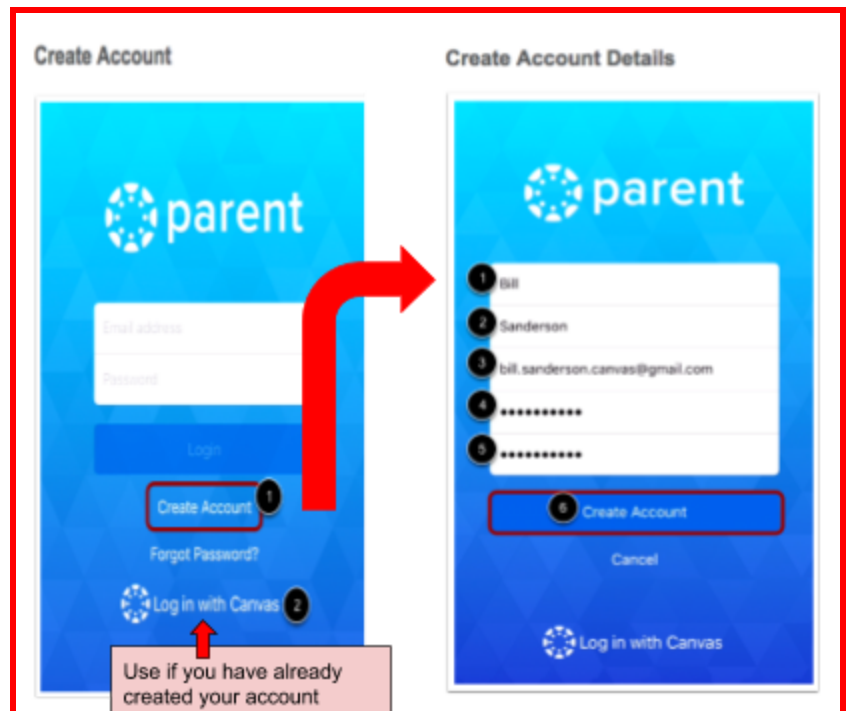

Canvas Parent Mobile App

How do I add another student to my account?

1 Open Settings

2

Tap the Add Student icon.

3

Use: galion.instructure.com

4