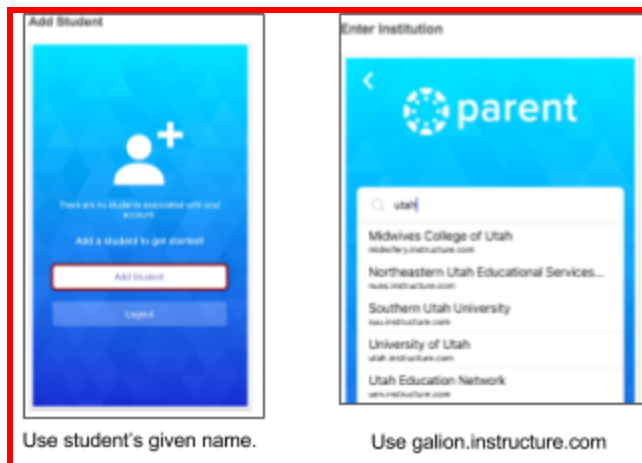

Canvas Parent Mobile App

How do I add another student to my account?

1 Open Settings

2

Tap the Add Student icon.

3

Use: galion.instructure.com

4